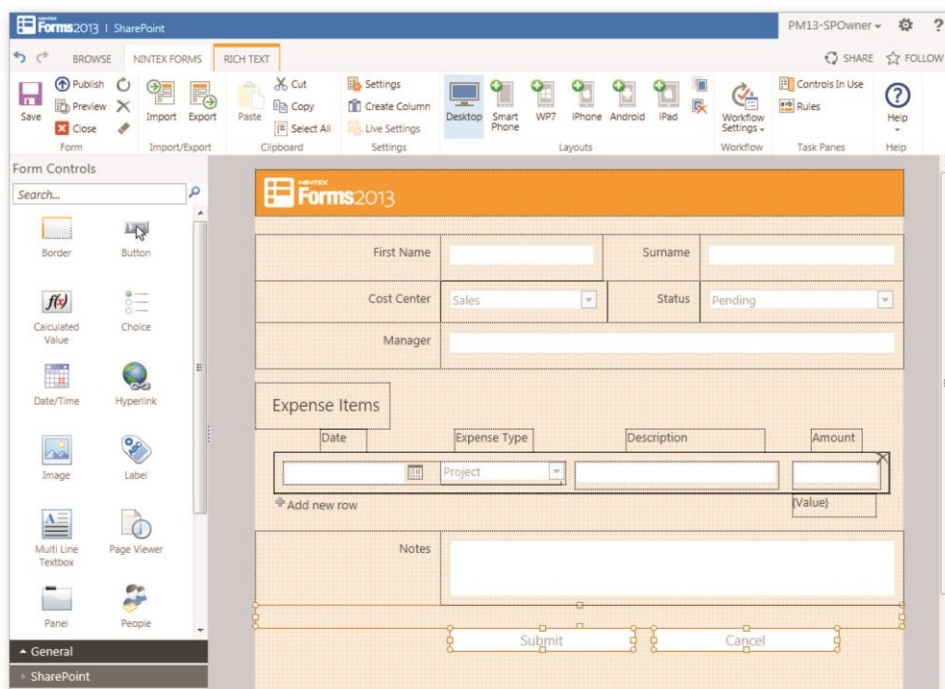

Nintex® Forms

SharePoint Forms for Everyone on Any Device

Nintex Forms is a web-based designer that enables forms to be created within SharePoint quickly and easily. Forms can then be consumed on most common mobile devices from the internet, anywhere and anytime. Nintex Forms integrates seamlessly with Nintex Workflow to automate business processes and deliver rich SharePoint applications.

ACCESS ANYWHERE, ANYTIME

Provide secure access to SharePoint forms and processes anywhere on any device:

- Take your processes on the go
- Make the best use of mobile devices to capture data
- Extend access to external users without reconfiguring your firewall