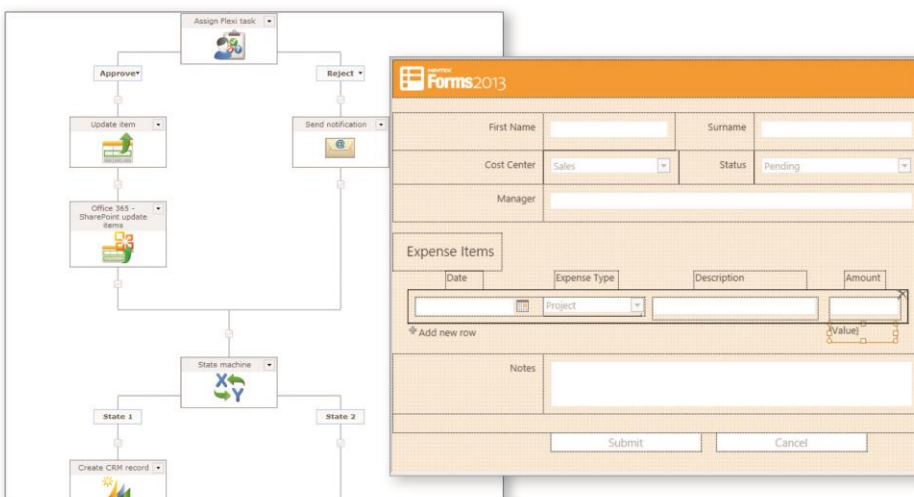

SEAMLESS WORKFLOW INTEGRATION

Extend the value of your investment in Nintex Workflow:

- Transform workflows into business applications with rich user experience
- Interact with key business processes whether online or offline
- Leverage a wide range of cloud services through Nintex Live*

* Requires Nintex Live and Nintex Workflow

Start your free trial by visiting nintex.com/forms

QUICK & EASY FORMS DESIGN

Nintex Forms is intuitive, browser-based and requires no client software licensing or installation. Design visually appealing forms with sophisticated business logic and rich HTML formatting.

Customize predefined layouts for any device, form factor or screen size. Preview forms before publishing to ensure delivery of optimal user experience.

ACCESS ANYWHERE, ANYTIME

Nintex Forms provides one-click publishing to Nintex Live, securely extending forms and processes to users outside the firewall. Native mobile applications support offline access and enable capture of touch input, location data, camera photos, video, audio and more.